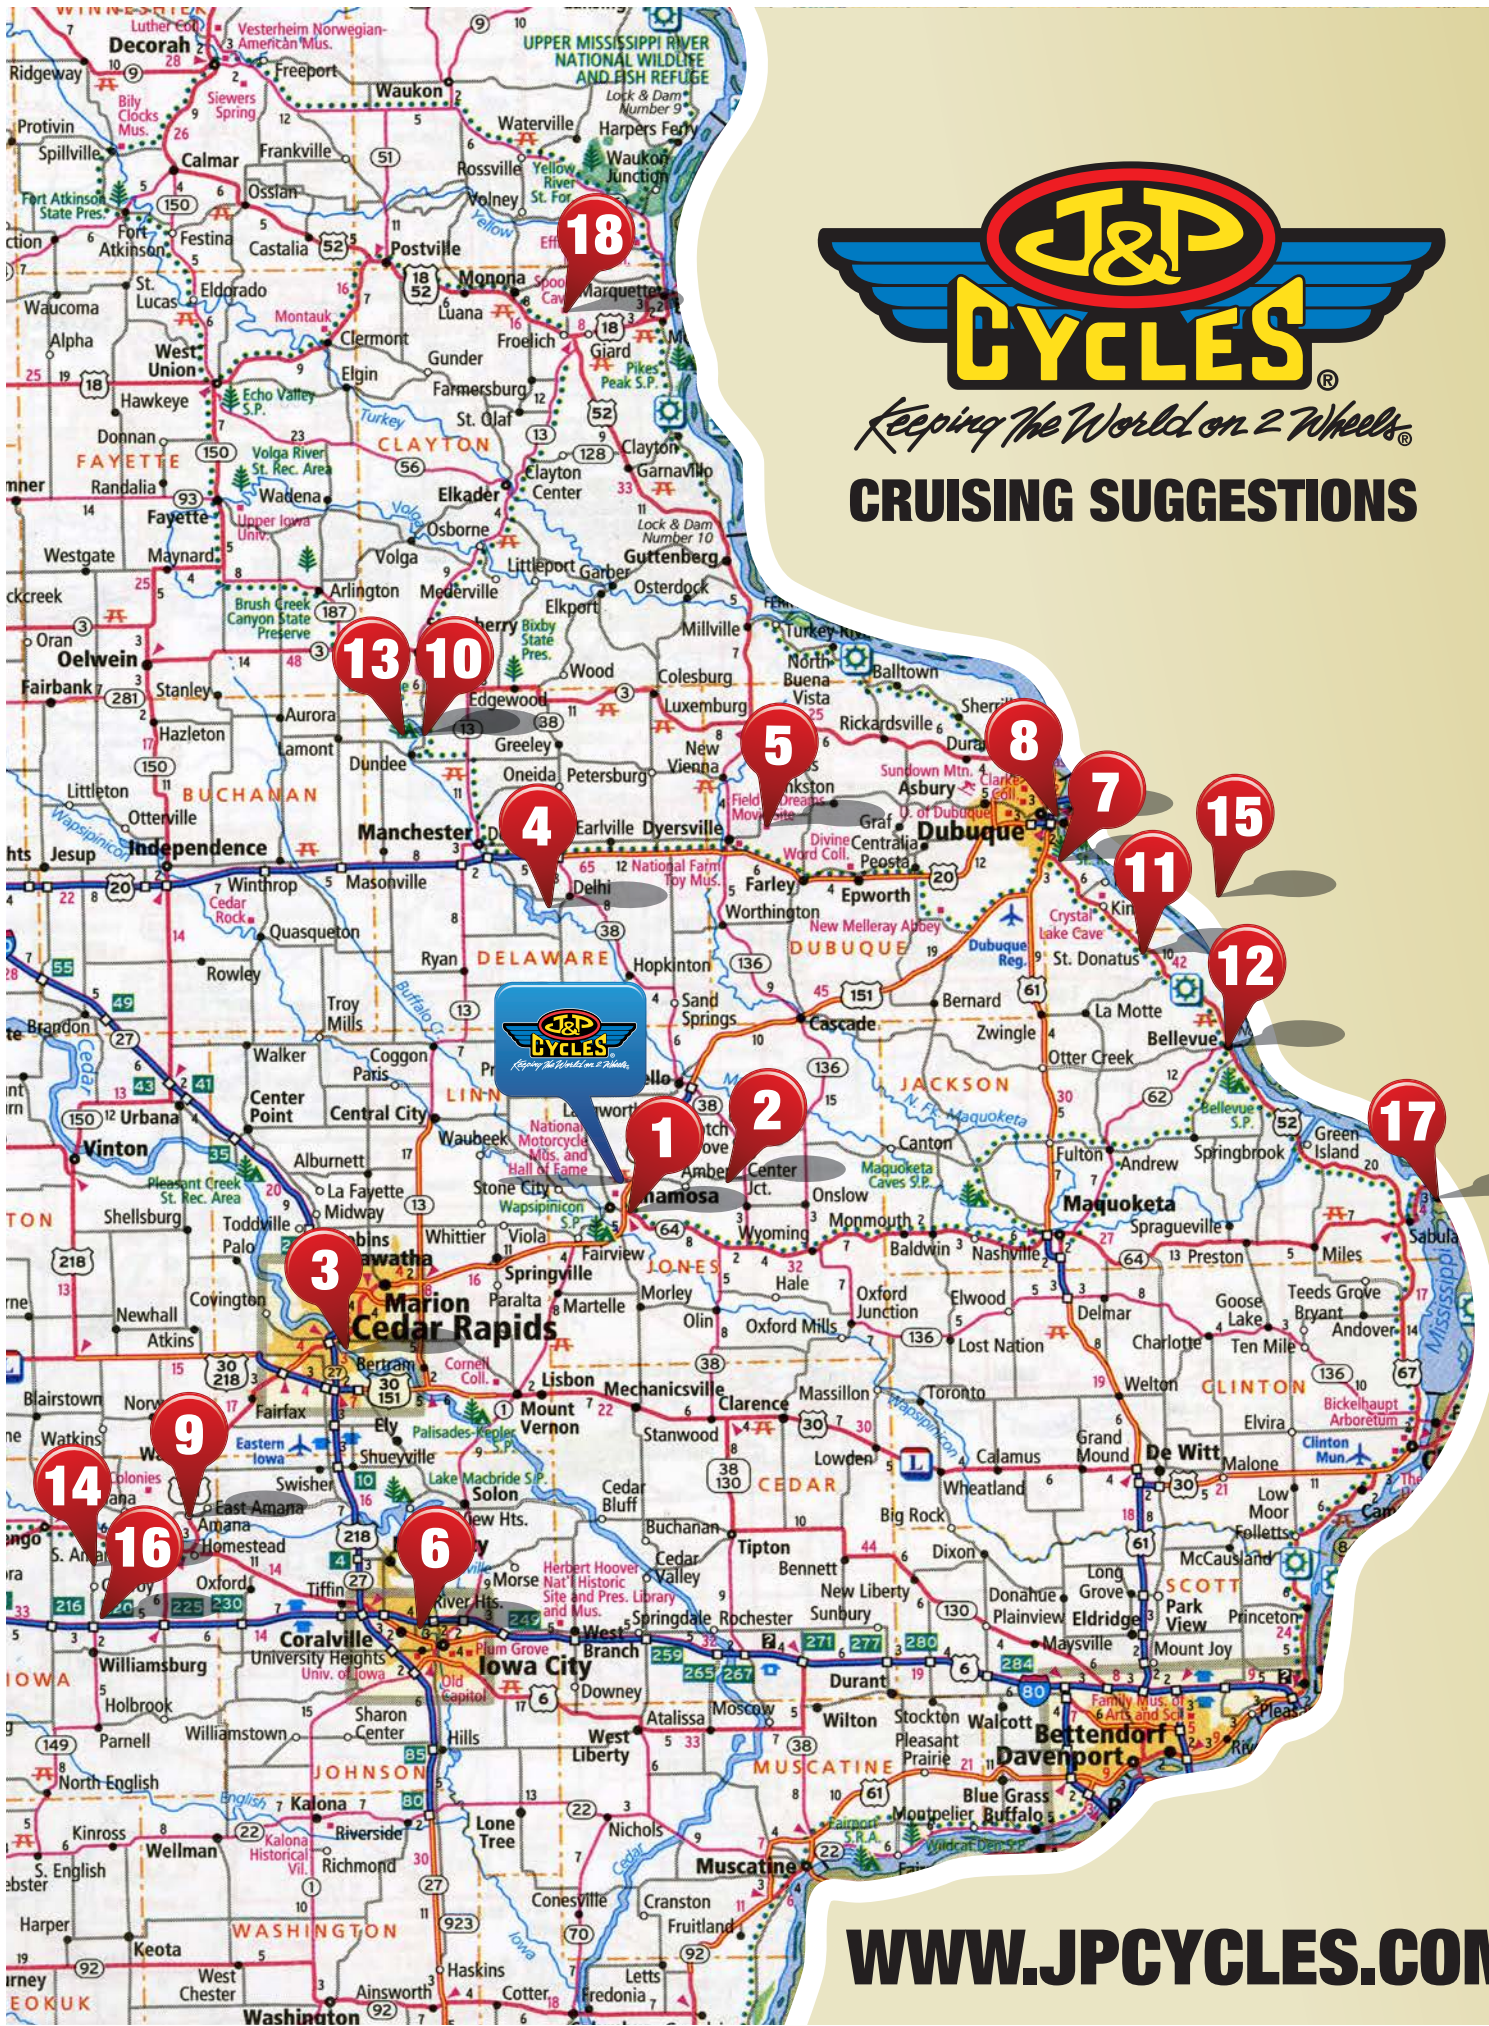

CRUISING SUGGESTIONS