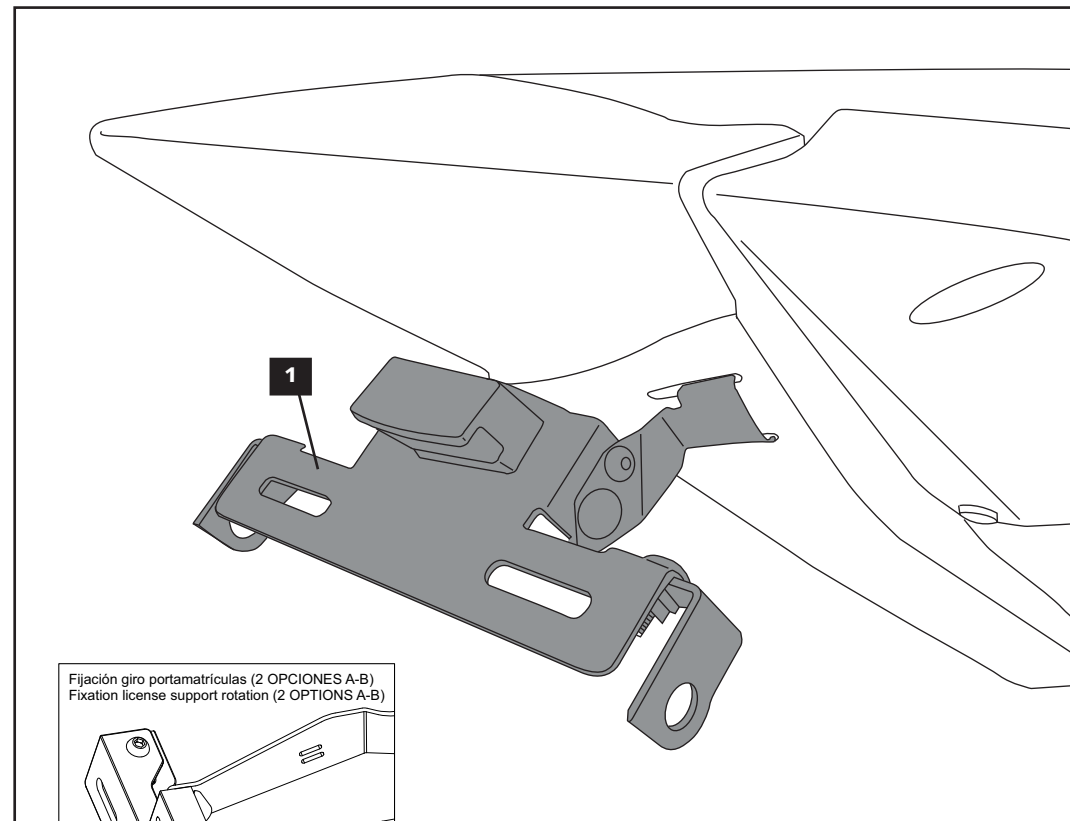

MOTOPLASTIC, S.A.

Molí de la sal, 1 - 08403 Granollers (Barcelona) SPAIN

Tel. 34 93 849 06 33 - Fax 34 93 849 09 88

info@puig.tv

www.puig.tv

PORTA MATRICULAS ADAPTABLE A KTM 1290 SUPER DUKE R'14
LICENSE SUPPORT ADAPTABLE TO KTM 1290 SUPER DUKE R'14

Ref.:7106

Fijación giro portamatrículas (2 OPCIONES A-B)
Fixation license support rotation (2 OPTIONS A-B)

ID.	DESCRIPCIÓN	DESCRIPTION	QTY.
1	Soporte portamatrículas	Stainless bracket	1
2	Tornillo M6x16 DIN912	M6x16 screw	4
3	Arandela M6 DIN125/A	M6 DIN125/A washer	4
4	Luz portamatrículas	License support light	1
5	Catadióptico	Reflector	1
6	Desplazador catadióptico	Support for reflector	1
7	Tornillo M5x10 ISO 7380	M5x10 ISO 7380 screw	2
8	Tuerca M5 DIN 6923	M5 DIN 6923 nut	2
9	Bridas de plástico	Plastic ziptides	5