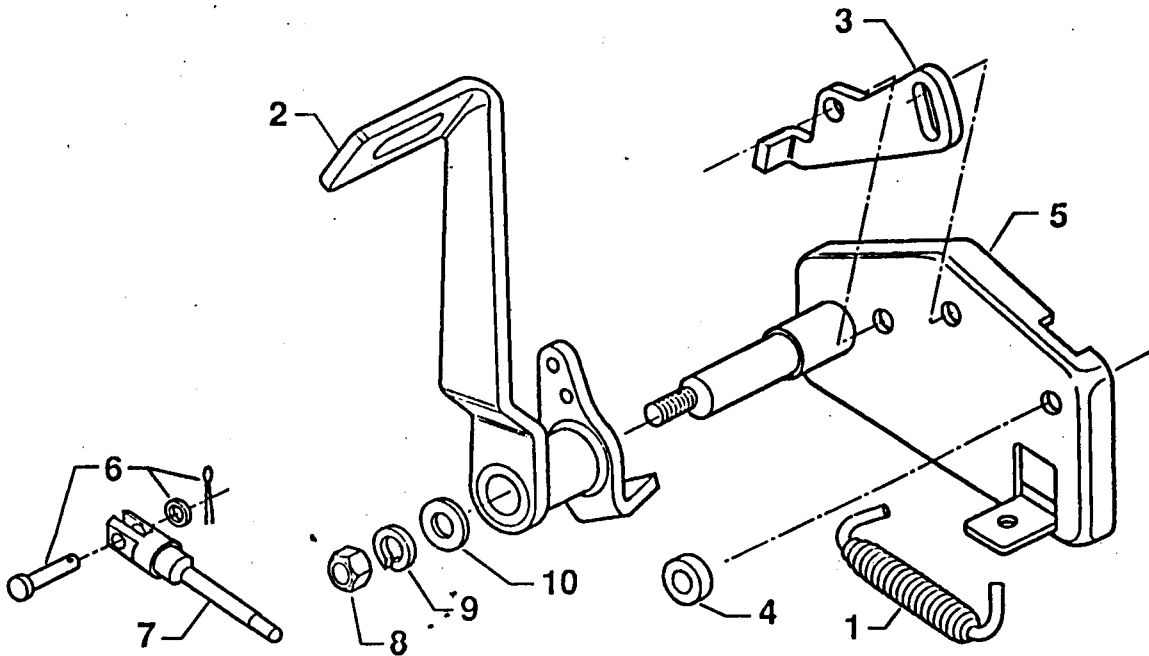

INSTRUCTIONS

HYDRAULIC FORWARD BRAKE KIT

Fits FL models 1970-early 1979

KIT NUMBER 060032

CONTENTS:

INDEX	QTY	PART#	DESCRIPTION
1	1	130329	Brake pedal return spring
2	1	130332	Brake pedal
3	1	130333	Pedal stop plate
4	1	130335	Spacer for master cylinder
5	1	130342	Brake backing plate
6	1	130363	Clevis pin, washer & cotter pin
7	1	130641	Master cylinder plunger
8	1	----	Nut - 7/16"-20
9	1	----	Lock washer - 7/16"
10	1	----	Flat washer - 7/16"

FIGURE 1