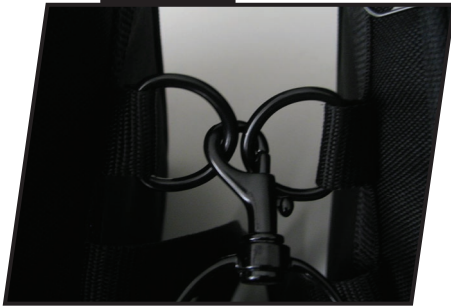

-cont.-

**STEP 2** Install the saddlebag liner into the saddlebag with the D- rings facing the inside of the saddlebag as shown in PIC 1.

PIC 2

**STEP 3** In order to use the bags with shoulder strap, clip the four D- rings together with the shoulder strap clip as shown in pic 2.